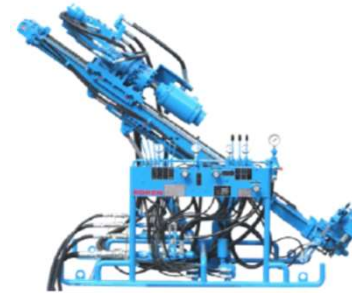

KOKEN - Multifunctional drilling rig including skid base rigs -

One of our features which distinguishes **KOKEN** from other competitors.

RPD-30LK

KOKEN RIG

Our RPD series has a high performance for **percussion** mechanism in addition to usual rotation mechanism and is applicable to **various** drilling methods. We are one of a few manufactures in the world especially for a skid base type machine with excellent quality.

RPD-75SL-H2

SKID BASE TYPE

Light weight: It can be transported and installed easily at the site because of its **light** body and separated power pack.
Applicability: Drilling work on a **steep** slope where large machine can not be **adapted**, for anchoring, water drainage and etc.

RPD-180C

CRAWLER TYPE

Powerful machine which is used in large diameter and depth compared with the skid base type and is also applicable to temporary & permanent anchoring for **foundation**.