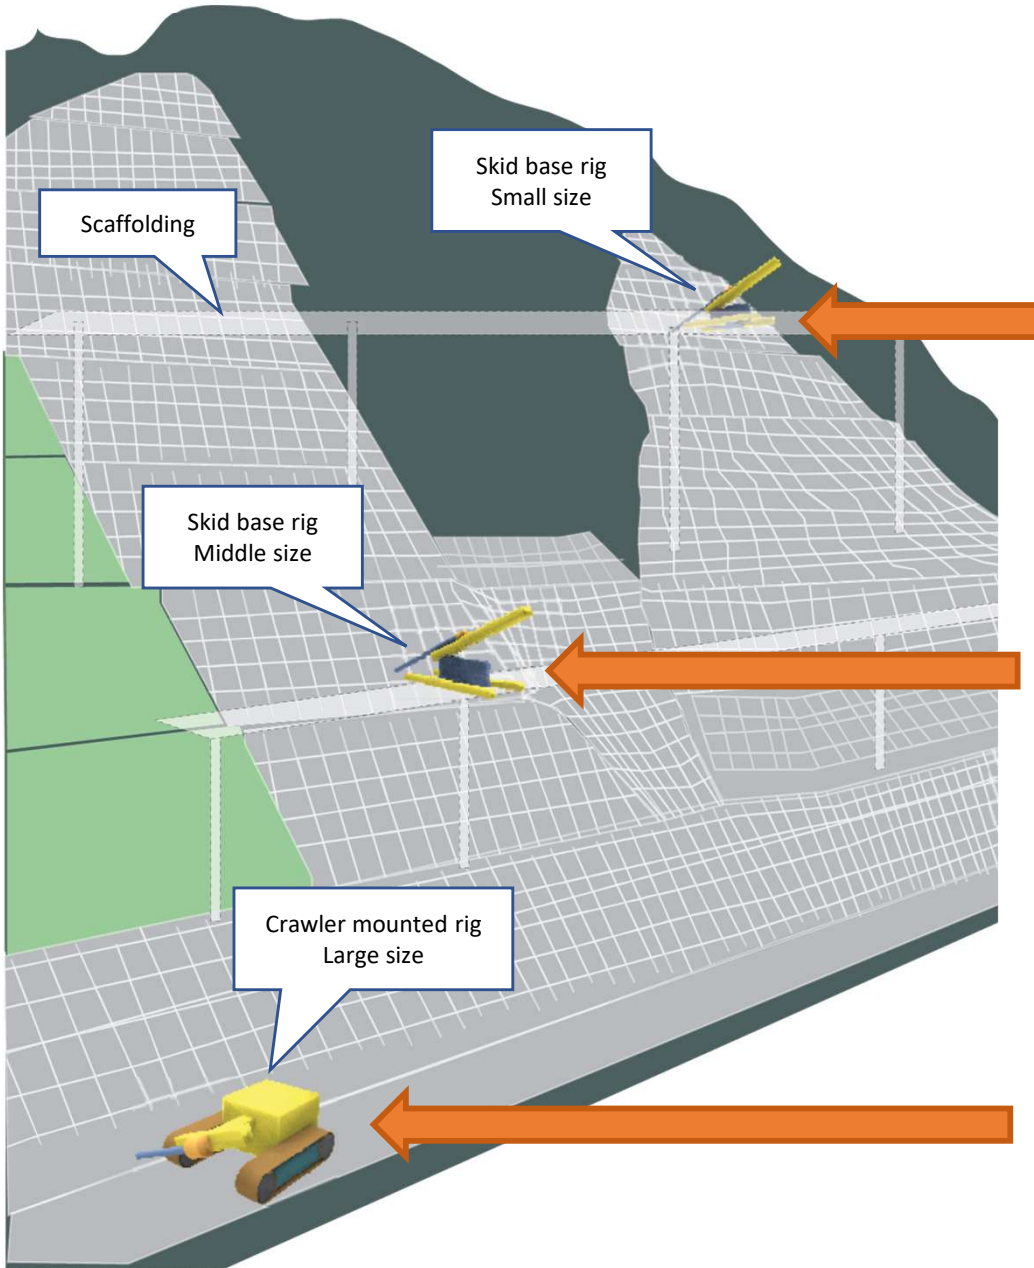

KOKEN - Multifunctional drilling rig including skid base rigs -

One of our features which distinguishes **KOKEN** from other competitors.

RPD-30LK

KOKEN RIG

Our RPD series has a high performance for **percussion** mechanism in addition to usual rotation mechanism and is applicable to **various** drilling methods. We are one of a few manufactures in the world especially for a skid base type machine with excellent quality.

RPD-75SL-H2

SKID BASE TYPE

Light weight: It can be transported and installed easily at the site because of its **light** body and separated power pack.
Applicability: Drilling work on a **steep** slope where large machine can not be **adapted**, for anchoring, water drainage and etc.

RPD-180C

CRAWLER TYPE

Powerful machine which is used in large diameter and depth compared with the skid base type and is also applicable to temporary & permanent anchoring for **foundation**.